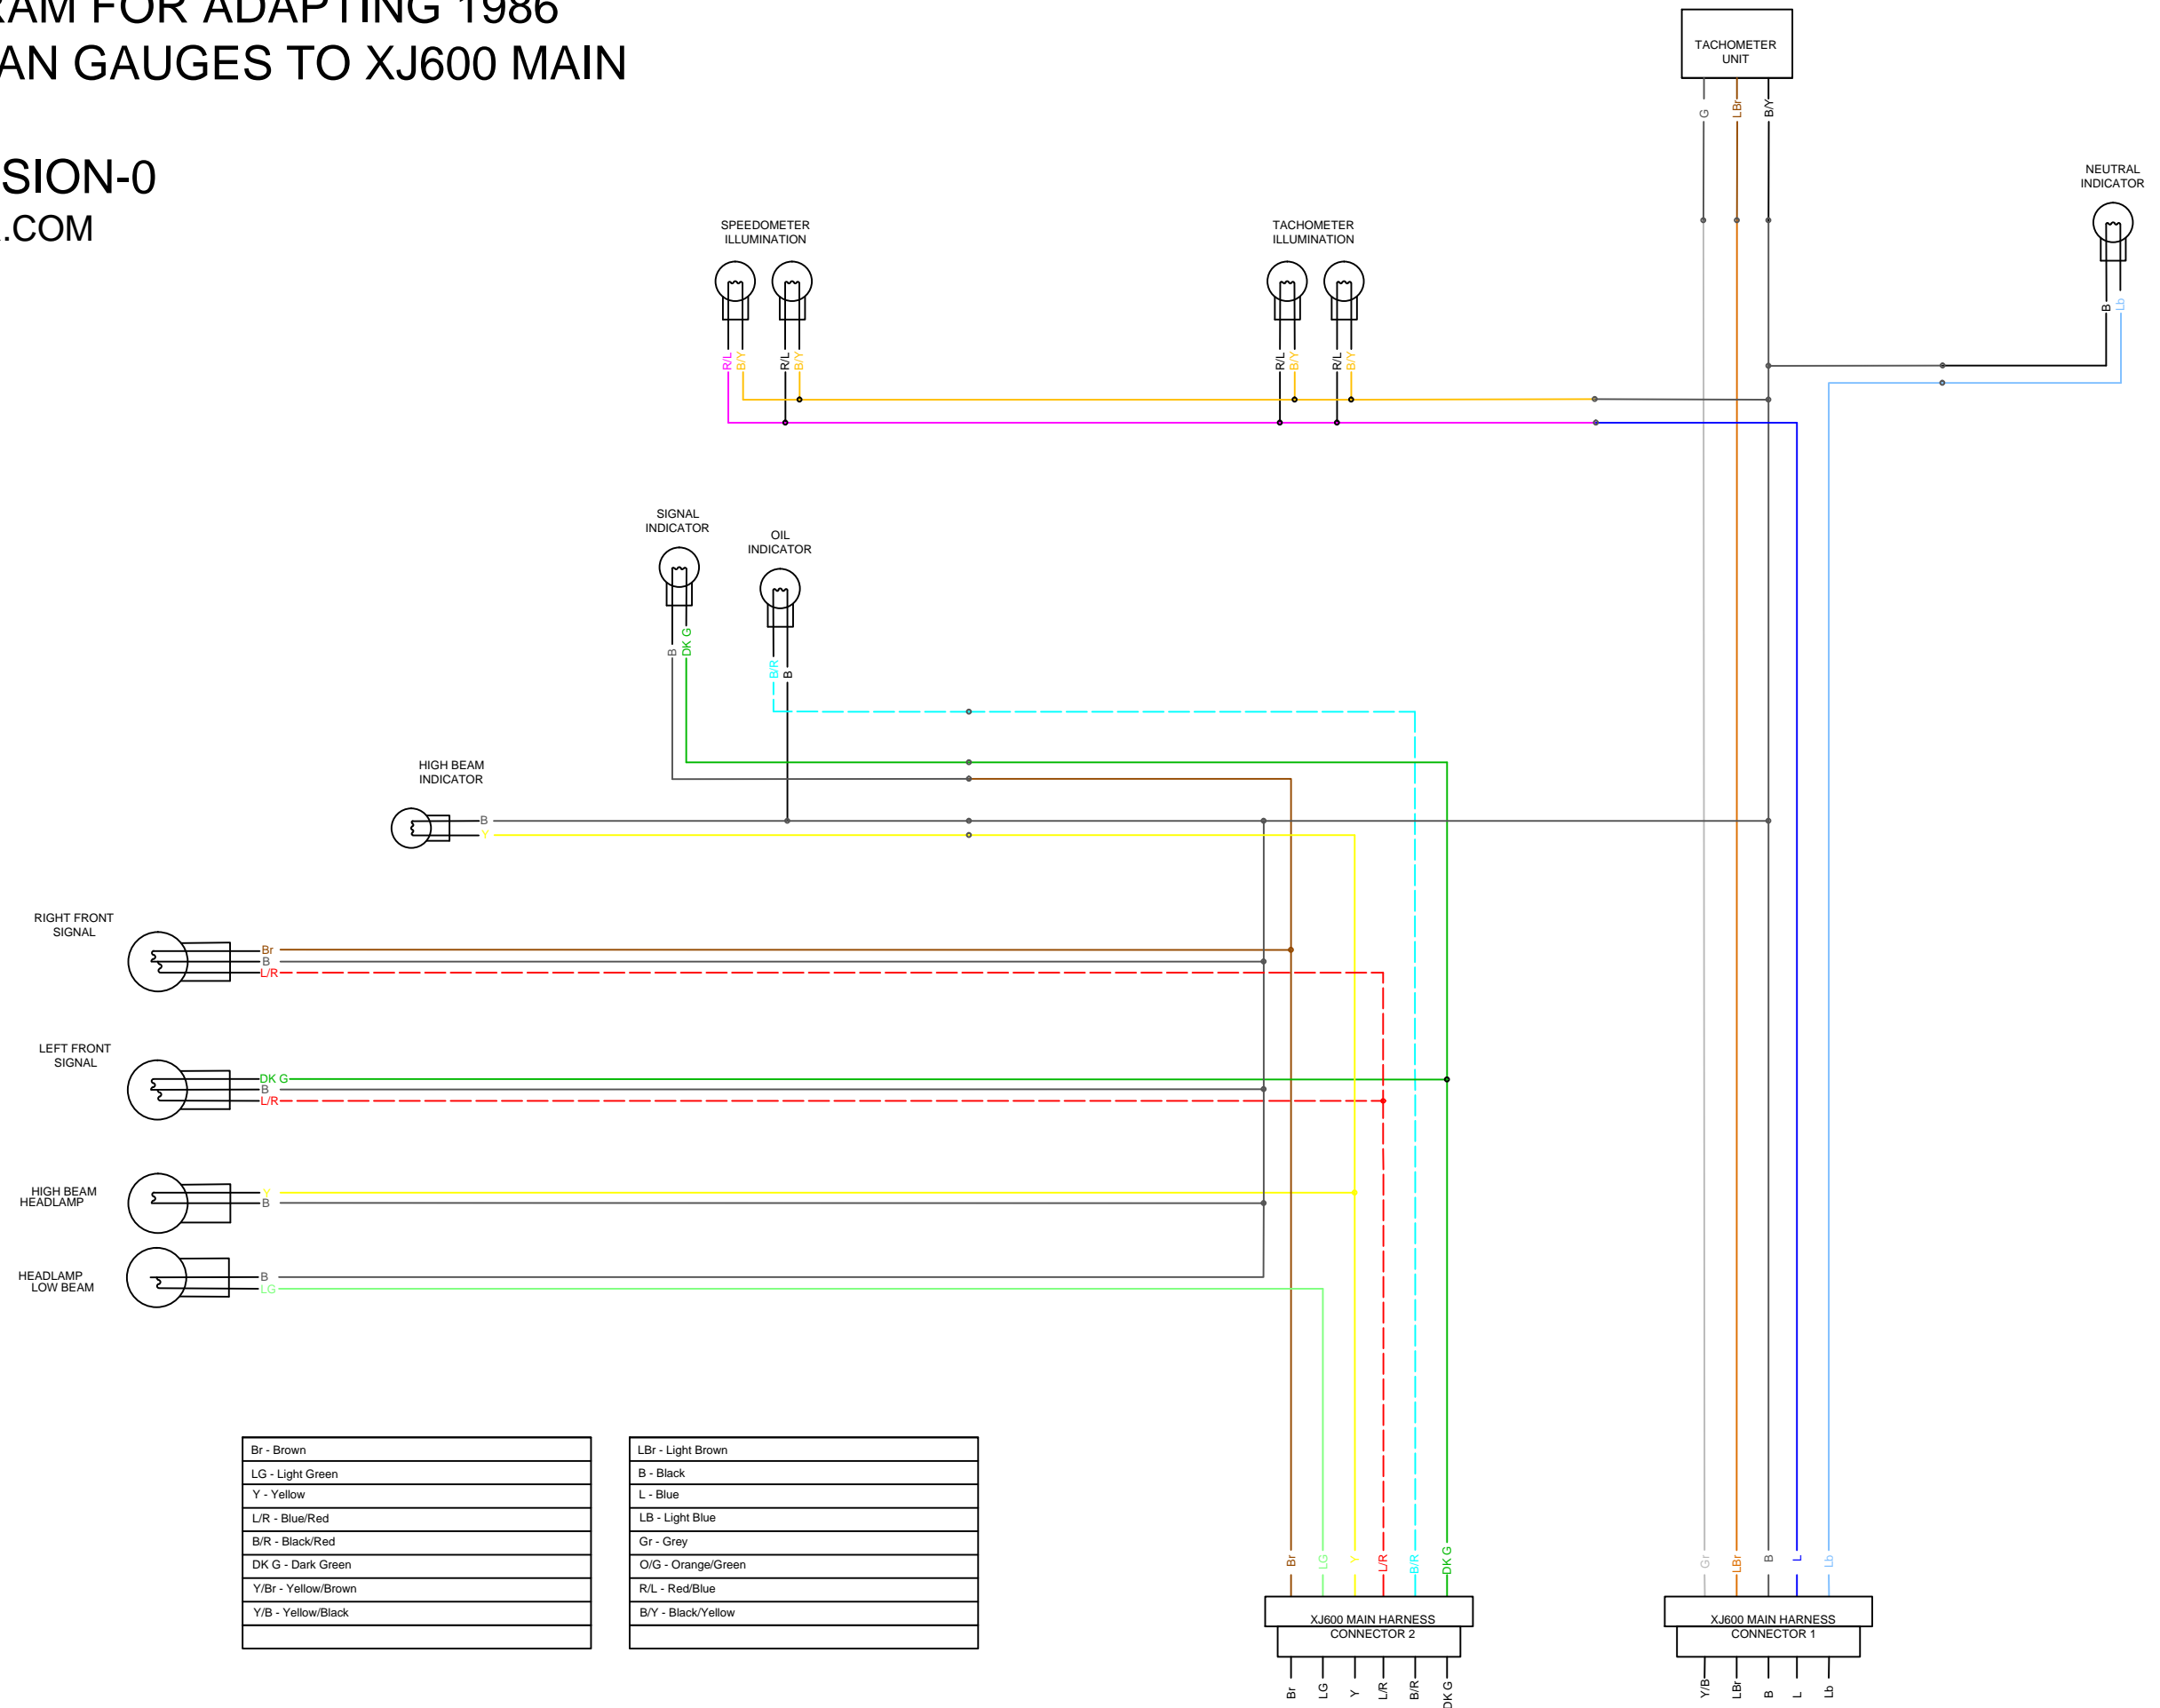

WIRING DIAGRAM FOR ADAPTING 1986 YAMAHA RADIAN GAUGES TO XJ600 MAIN HARNESS

5/15/2013 REVISION-0

RADARE@XJRIDER.COM

Br - Brown
LG - Light Green
Y - Yellow
L/R - Blue/Red
B/R - Black/Red
DK G - Dark Green
Y/Br - Yellow/Brown
Y/B - Yellow/Black

LBr - Light Brown
B - Black
L - Blue
Lb - Light Blue
Gr - Grey
O/G - Orange/Green
R/L - Red/Blue
B/Y - Black/Yellow